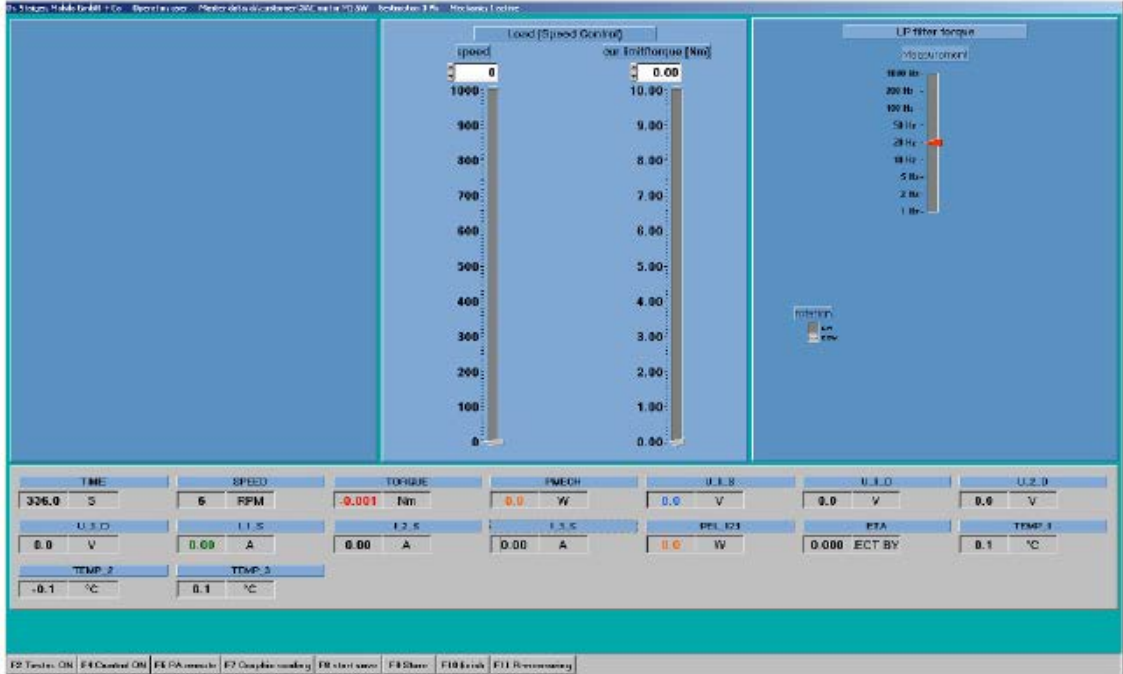

Description of the function keys in manual operation

Function keys in manual mode